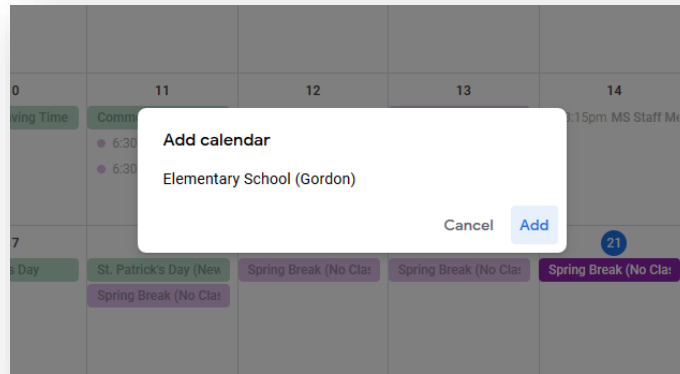

HOW TO ADD SCHOOL CALENDARS INTO YOUR GOOGLE CALENDAR

Step 1 – Paste the link for your desired calendar (see below) into your web browser and click “add”.

All School Calendar: <http://bit.ly/KCSAllSchoolCalendar>

Middle & High School: <http://bit.ly/KCSMSHSCalendar>

MS & HS Athletics Calendar: <http://bit.ly/KCSAthleticsCalendar>

Elementary School: <http://bit.ly/KCSElementaryCalendar>